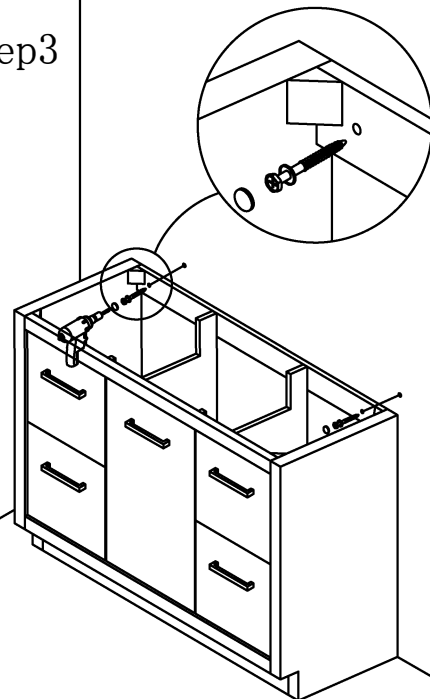

Item No. :502001B-48

Assembly Instructions

Hardware

No.	Draw	Qty
A		2 PCS
B		2 PCS
C		2 PCS

Step1

Step2

Step3

Step4

Finished

Description:
Main Cabinet
Size:
1200x460x850mm

Tools: