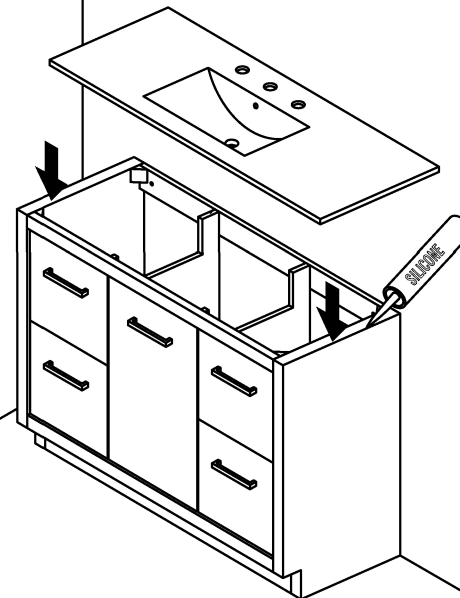

Item No. :502001B-48

Assembly Instructions

Hardware

No.	Draw	Qty
A		2 PCS
B		2 PCS
C		2 PCS

Step1

Step2

Step3

Step4

Finished

Description:
Main Cabinet
Size:
1200x460x850mm

Tools: