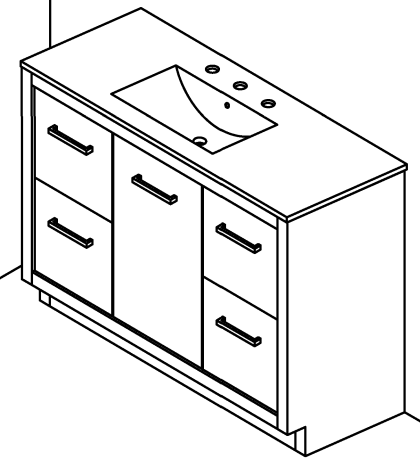

Item No. :502001B-48

Assembly Instructions

Hardware

No.	Draw	Qty
A		2 PCS
B		2 PCS
C		2 PCS

Step1

Step2

Step3

Step4

Finished

Description:
Main Cabinet
Size:
1200x460x850mm

Tools: